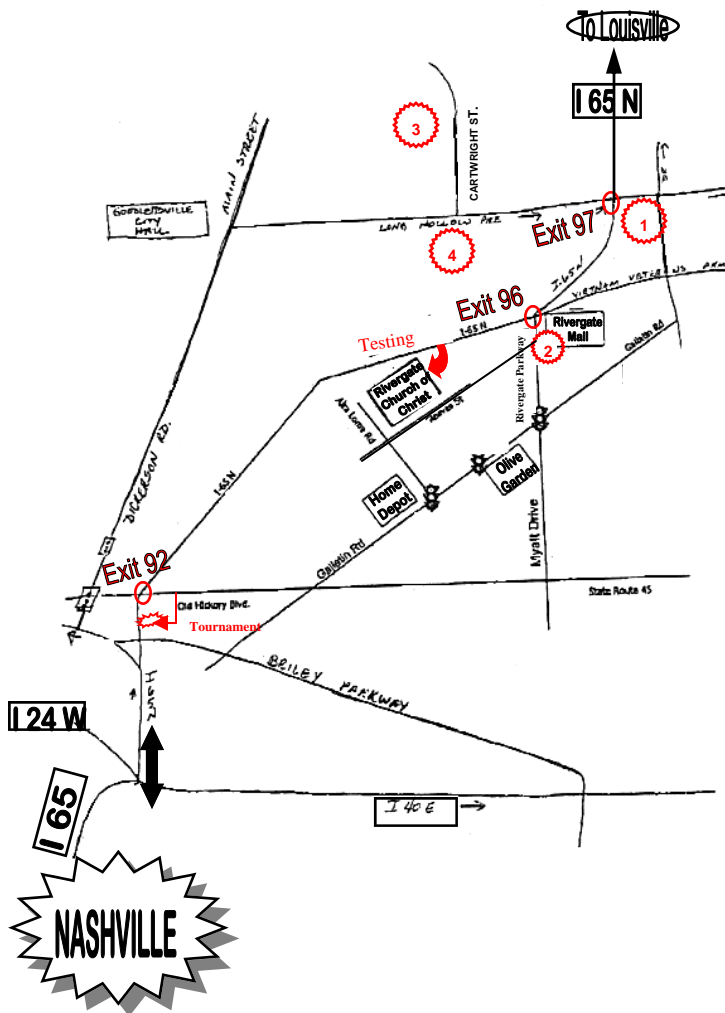

Map to Tournament, Testing & Hotels

Directions to the Tournament from I-65N:

Take I-65N towards Louisville from Nashville;
Take Exit 92 Old Hickory Blvd toward Madison/Old Hickory Dam :
Turn and go east on W Old Hickory Blvd (.39 miles);
Then turn Right onto S. Graycroft Ave. (1.06 miles)
And then Right onto W. Due West Avenue for another 1/4 mile to Goodpasture Christian School.

Directions to the Testing from Nashville:

1) Take I-65N towards Louisville;
2) Take the Rivergate Parkway exit (Exit 96) to your right;
3) Turn right at the end of the ramp and follow it to Gallatin Road.
4) Turn right on Gallatin Road;
5) Go to Alta Loma Road (2nd stop light) and turn right next to Home Depot.
6) Rivergate Church of Christ will be on your right at the 4 way stop sign.

For help call:
AREGIS
TAEKWONDO
(615) 859-4443

1. **HOTELS**
- 1- Red Roof Inn
  - 2- Comfort Suites
  - 3- Motel 6
  - 4- Holiday Inn Express